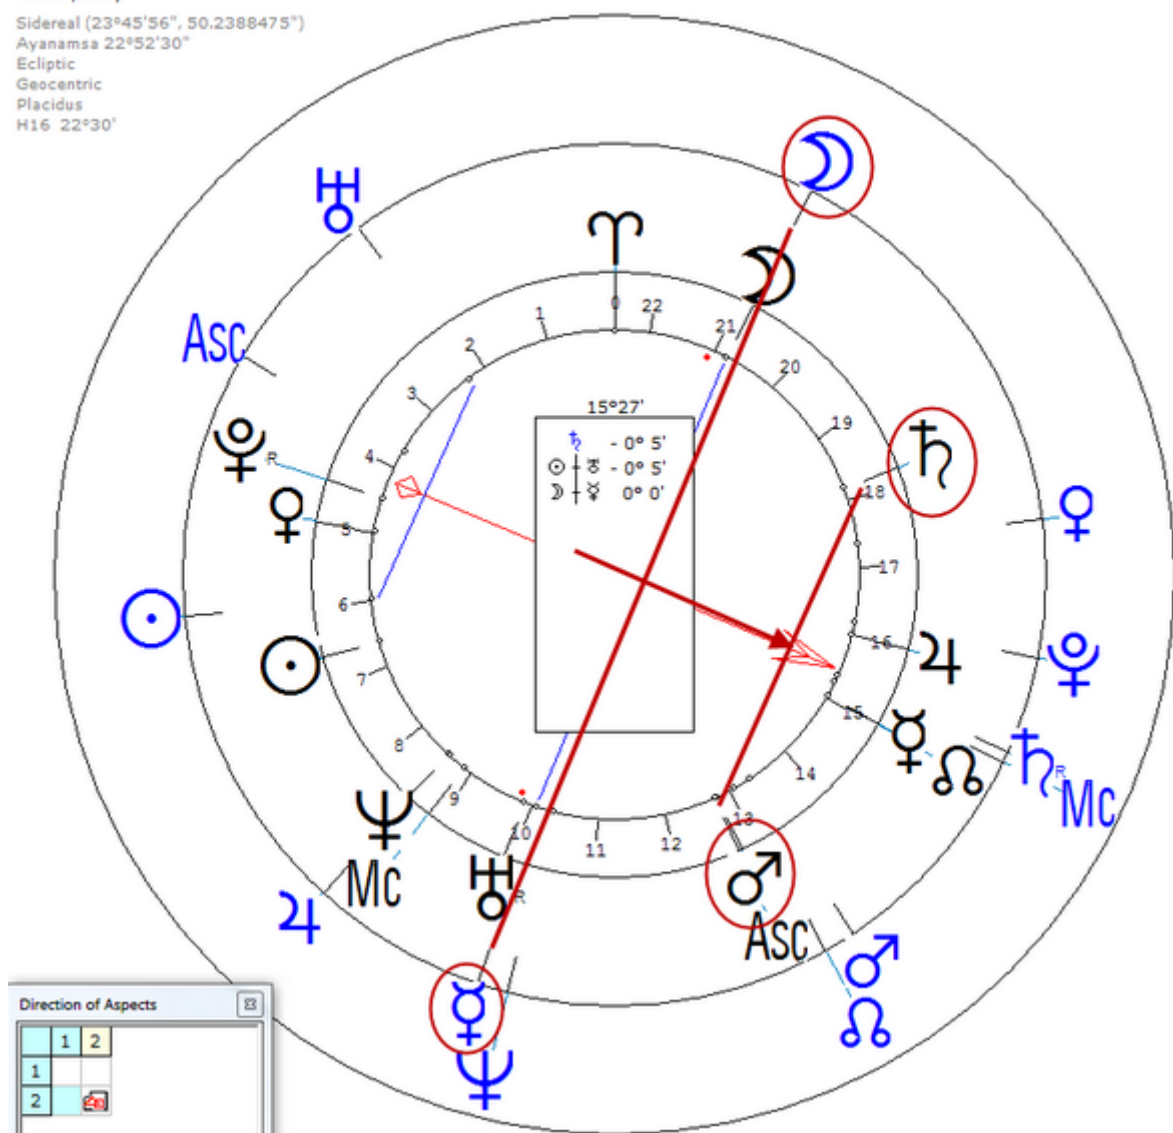

**De Micheli, Nataniela**

15 November 1935 Fri 8:00 (GMT+1) 46n08 9e22  
Colico, Italy

Sidereal (23°45'56", 50.2388475")

Ayanamsa 22°52'30"

Ecliptic

Geocentric

Placidus

H16 22°30'